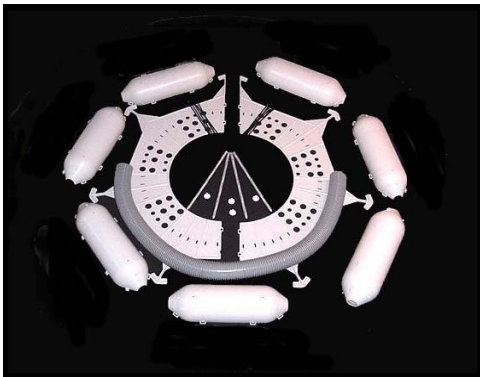

Pole Guard

"Using our energy...to
protect YOURS"

If you are one of the thousands of power companies plagued by possum power outages, the Pole Guard is the answer.

The Pole Guard is both effective...

- The Pole Guard utilizes a "roller" application that restricts possums from gaining a perch above the product.
- The sound circular geometry prevents any "dead area" where the rollers meet.
- In order to keep possums from going in-between the plate and the pole, the base of the plate allows for less than 1" of clearance.

(Above: Pole Guard Assembly)

...and versatile.

- In our design we made sure not to restrict a line-man's ability to safely maintain a pole. The rollers can be removed requiring only a 4½" surface to clear when climbing the pole.
- The Pole Guard comes with conduit cutouts that can service up to a 2" pipe and a 10"-12" pole diameter.