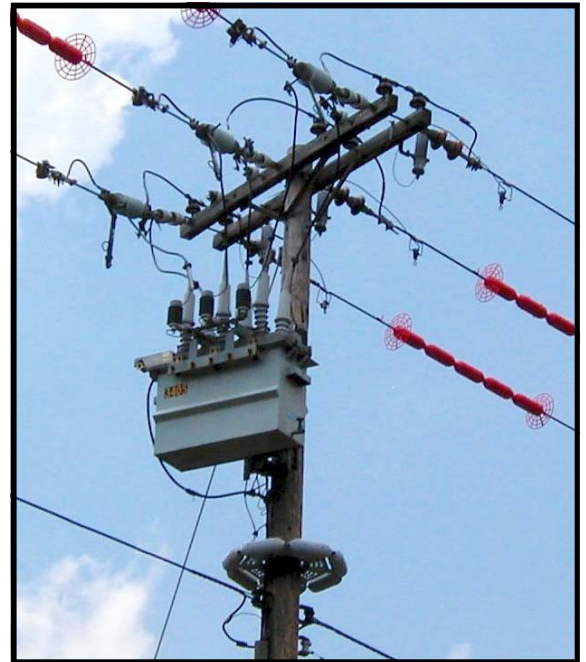

Pole Guard

"Using our energy...to
protect YOURS"

If you are one of the thousands of power companies plagued by possum power outages, the Pole Guard is the answer.

The Pole Guard is both effective...

- The Pole Guard utilizes a "roller" application that restricts possums from gaining a perch above the product.
- The sound circular geometry prevents any "dead area" where the rollers meet.
- In order to keep possums from going in-between the plate and the pole, the base of the plate allows for less than 1" of clearance.

(Above: Pole Guard Assembly)

...and versatile.

- In our design we made sure not to restrict a line-man's ability to safely maintain a pole. The rollers can be removed requiring only a 4½" surface to clear when climbing the pole.
- The Pole Guard comes with conduit cutouts that can service up to a 2" pipe and a 10"-12" pole diameter.