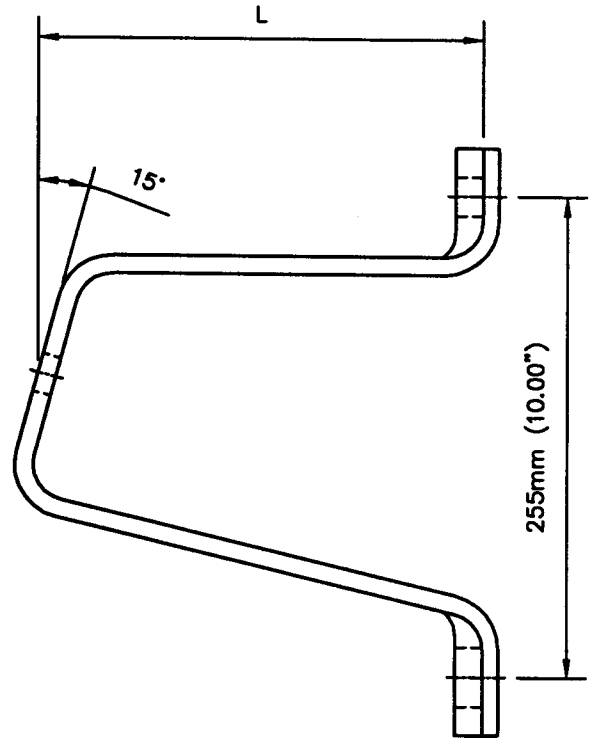

TYPICAL STANDOFF BRACKETS FOR LINE POST INSULATORS

PART NO.	L
KLOP149	76mm (3")
KLOP56	229mm (9")
GB10-18	457mm (18")

MATERIAL: GALVANIZED STEEL.

K-LINE INSULATORS LIMITED
 50 PASSMORE AVE., TORONTO, ONTARIO,
 CANADA, M1V 4T1
 TEL: (416) 292-2008
 FAX: (416) 292-2094

DWG. No.	B	NOV. 4/02	734	
CAT76	REV.	DATE	ECO	APPD.