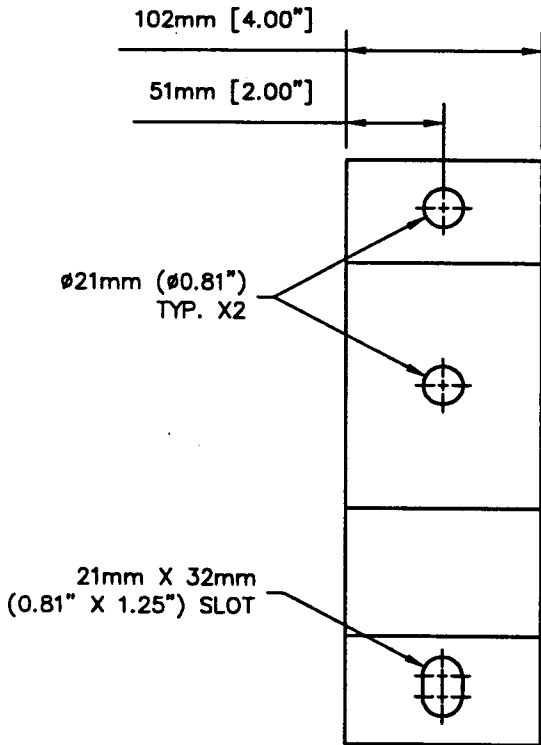

TYPICAL STANDOFF BRACKETS FOR LINE POST INSULATORS

PART NO.	L
KLOP149	76mm (3")
KLOP56	229mm (9")
GB10-18	457mm (18")

MATERIAL: GALVANIZED STEEL.

K-LINE INSULATORS LIMITED
 50 PASSMORE AVE., TORONTO, ONTARIO,
 CANADA, M1V 4T1
 TEL: (416) 292-2008
 FAX: (416) 292-2094

DWG. No.	B	NOV. 4/02	734	
CAT76	REV.	DATE	ECO	APPD.