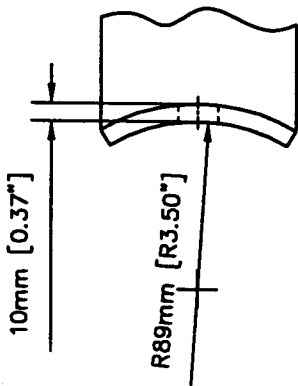

TYPICAL STANDOFF BRACKETS FOR LINE POST INSULATORS

PART NO.	L
KLOP149	76mm (3")
KLOP56	229mm (9")
GB10-18	457mm (18")

MATERIAL: GALVANIZED STEEL.

K-LINE INSULATORS LIMITED
 50 PASSMORE AVE., TORONTO, ONTARIO,
 CANADA, M1V 4T1
 TEL: (416) 292-2008
 FAX: (416) 292-2094

DWG. No.	B	NOV. 4/02	734	
CAT76	REV.	DATE	ECO	APPD.